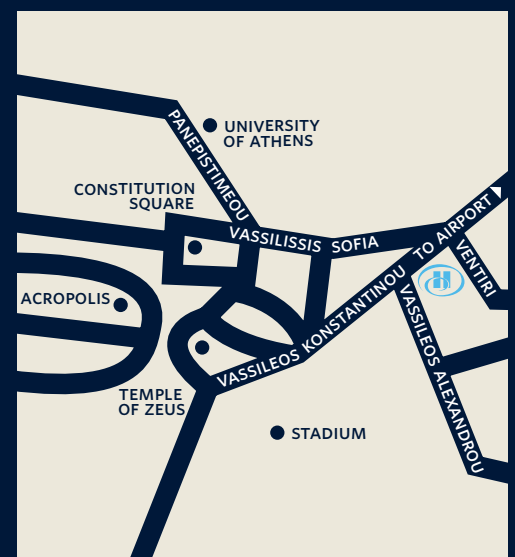

LOCATION

Located in the centre of the city's commercial district, Hilton Athens is just 25 minutes from Athens International Airport by a direct subway. The hotel is also just a few minutes' walk from Athens attractions.