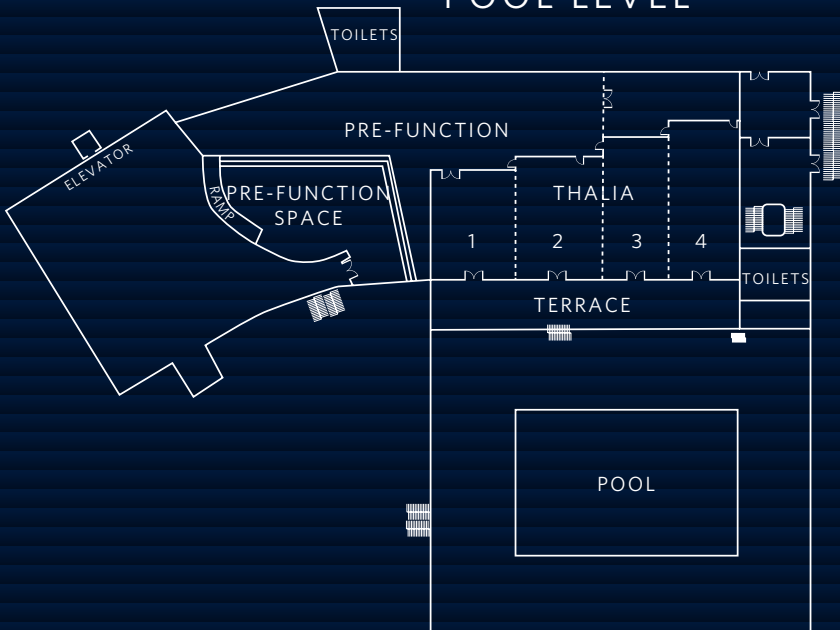

ROOF LEVEL

CONVENTION LEVEL

POOL LEVEL

MEZZANINE LEVEL