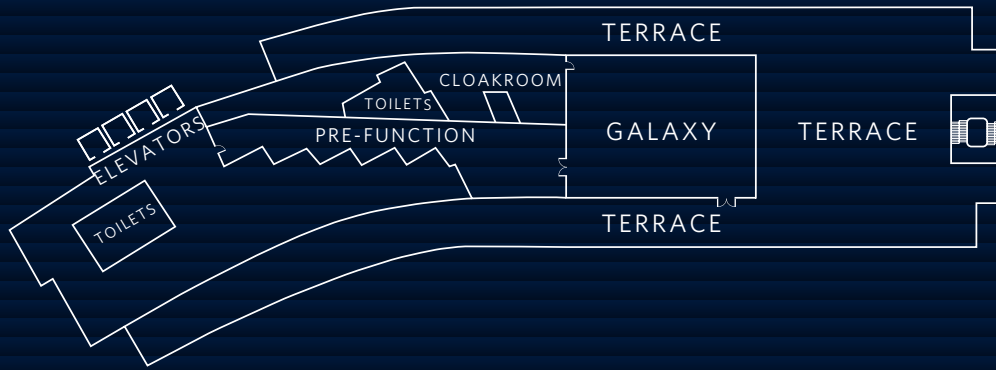

ROOF LEVEL

CONVENTION LEVEL

POOL LEVEL

MEZZANINE LEVEL